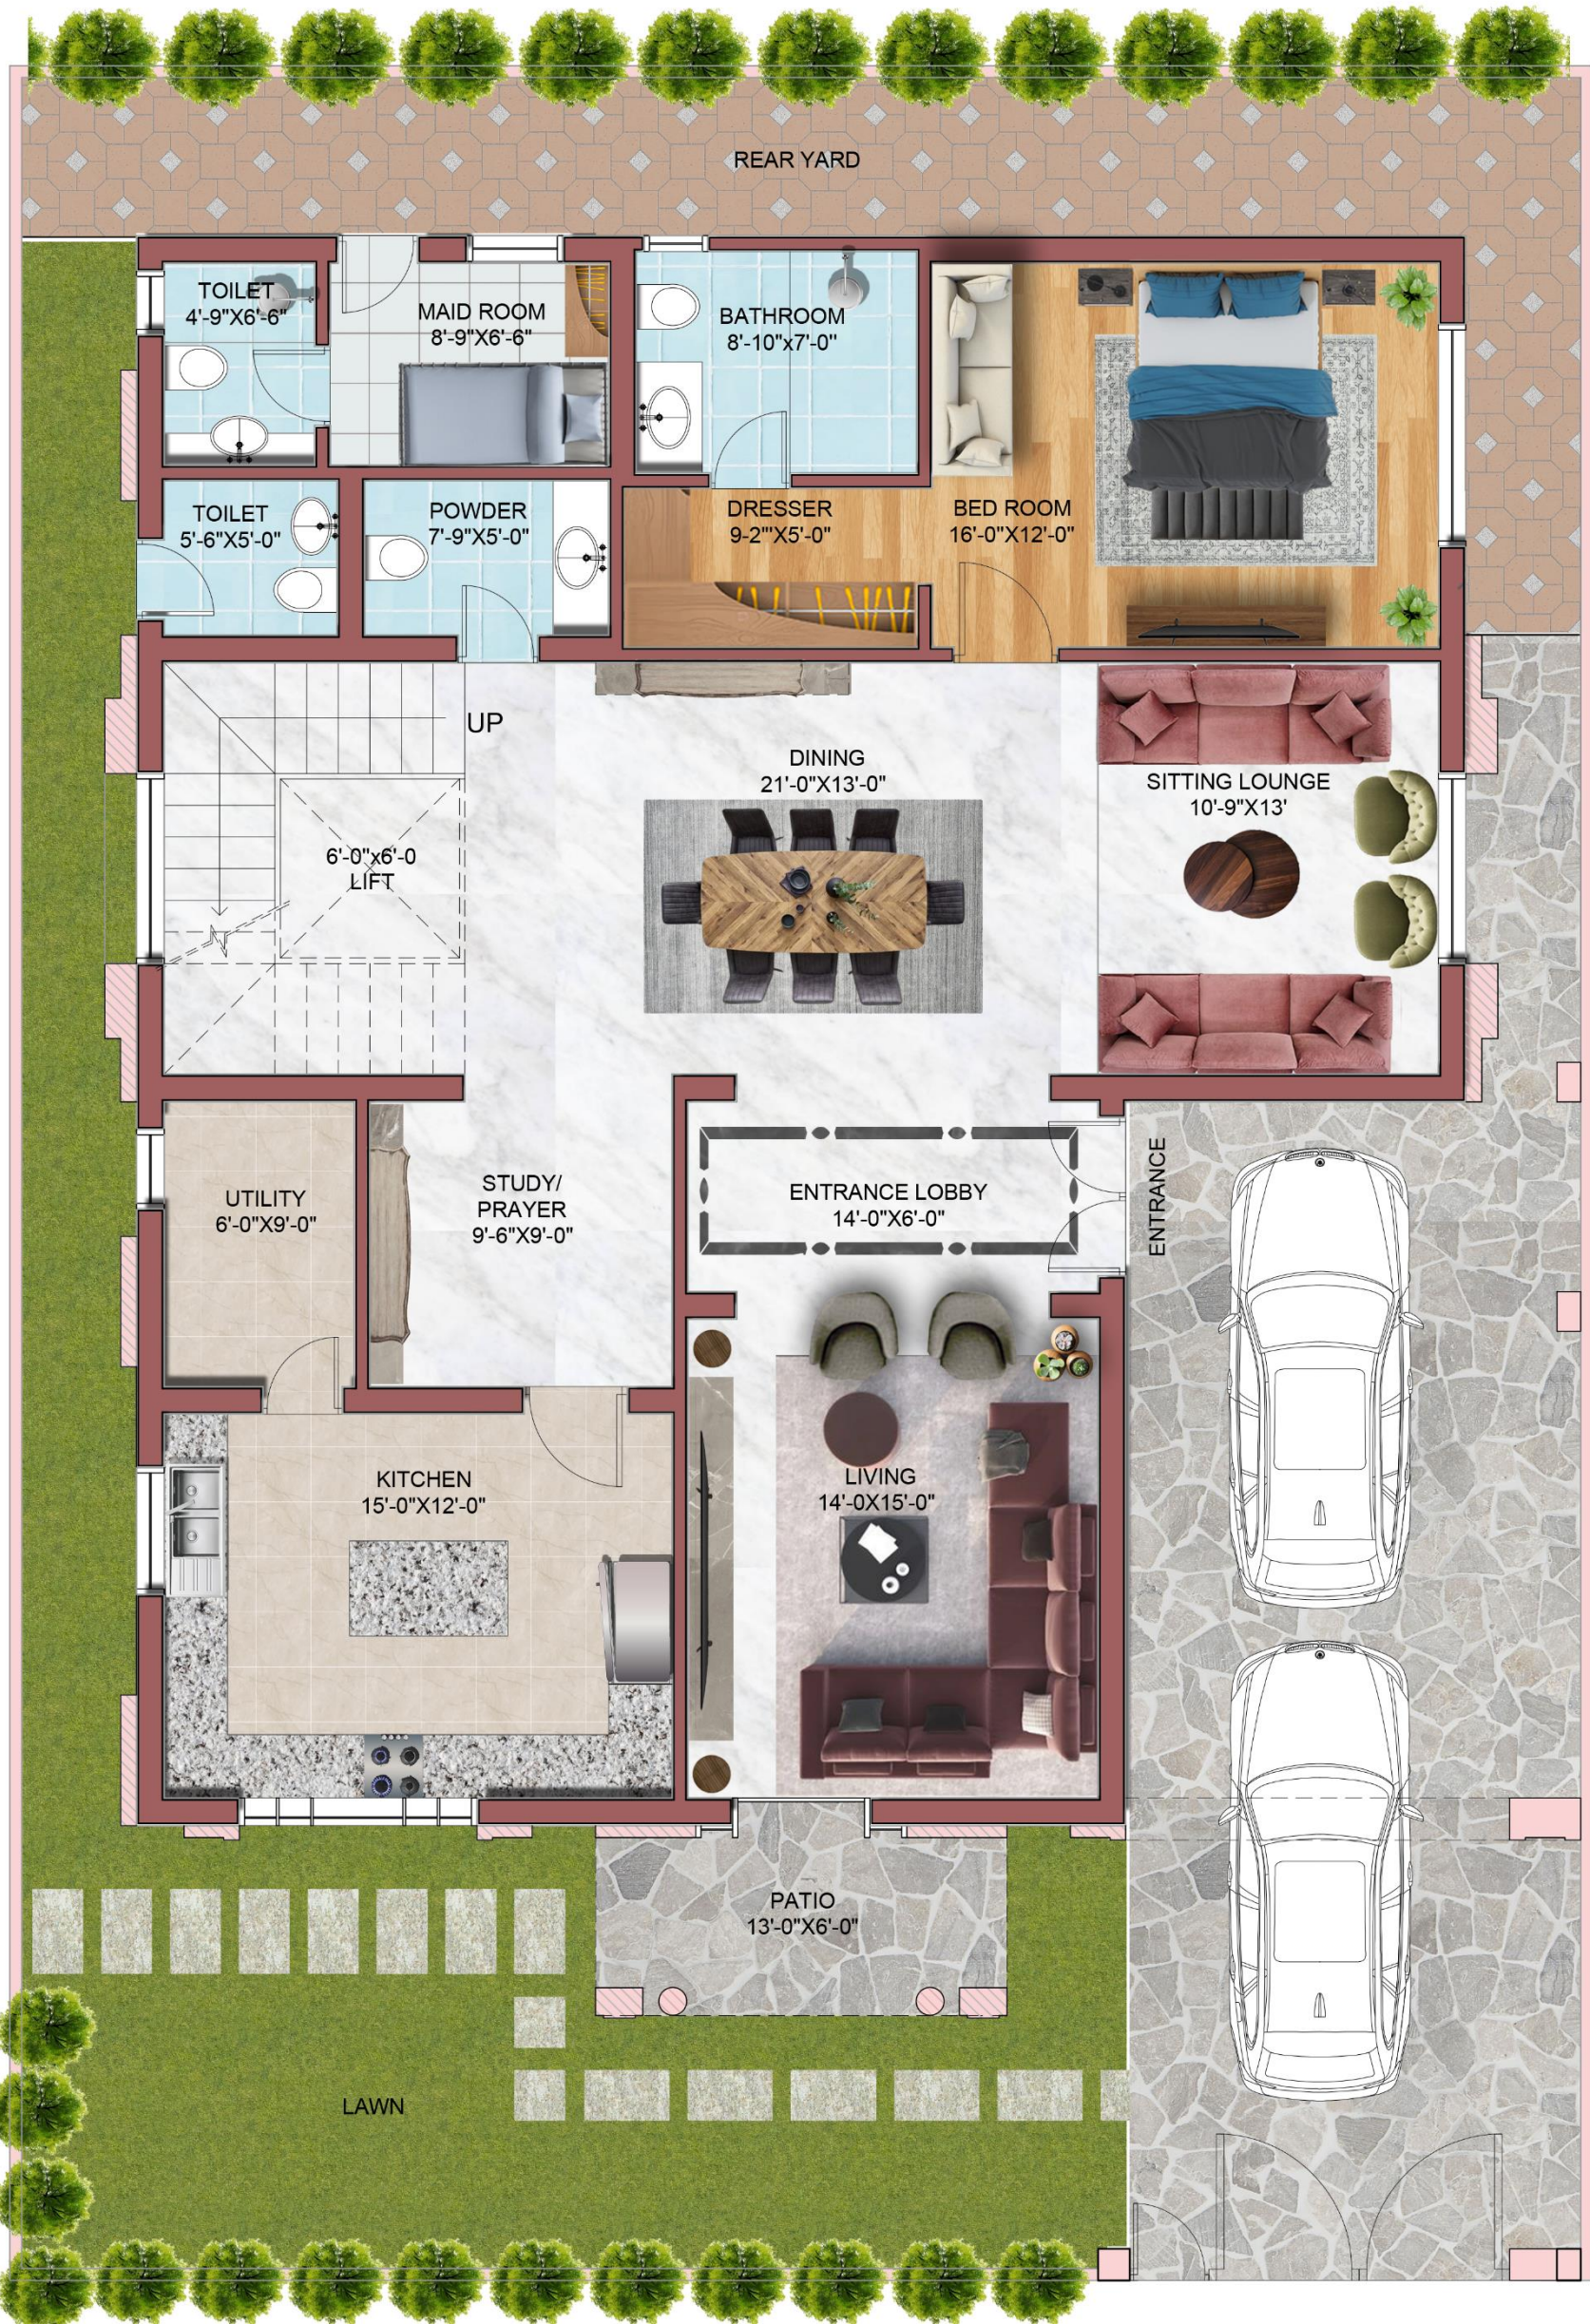

50'X70' east facing colored floor plans

TERRACE

BALCONY