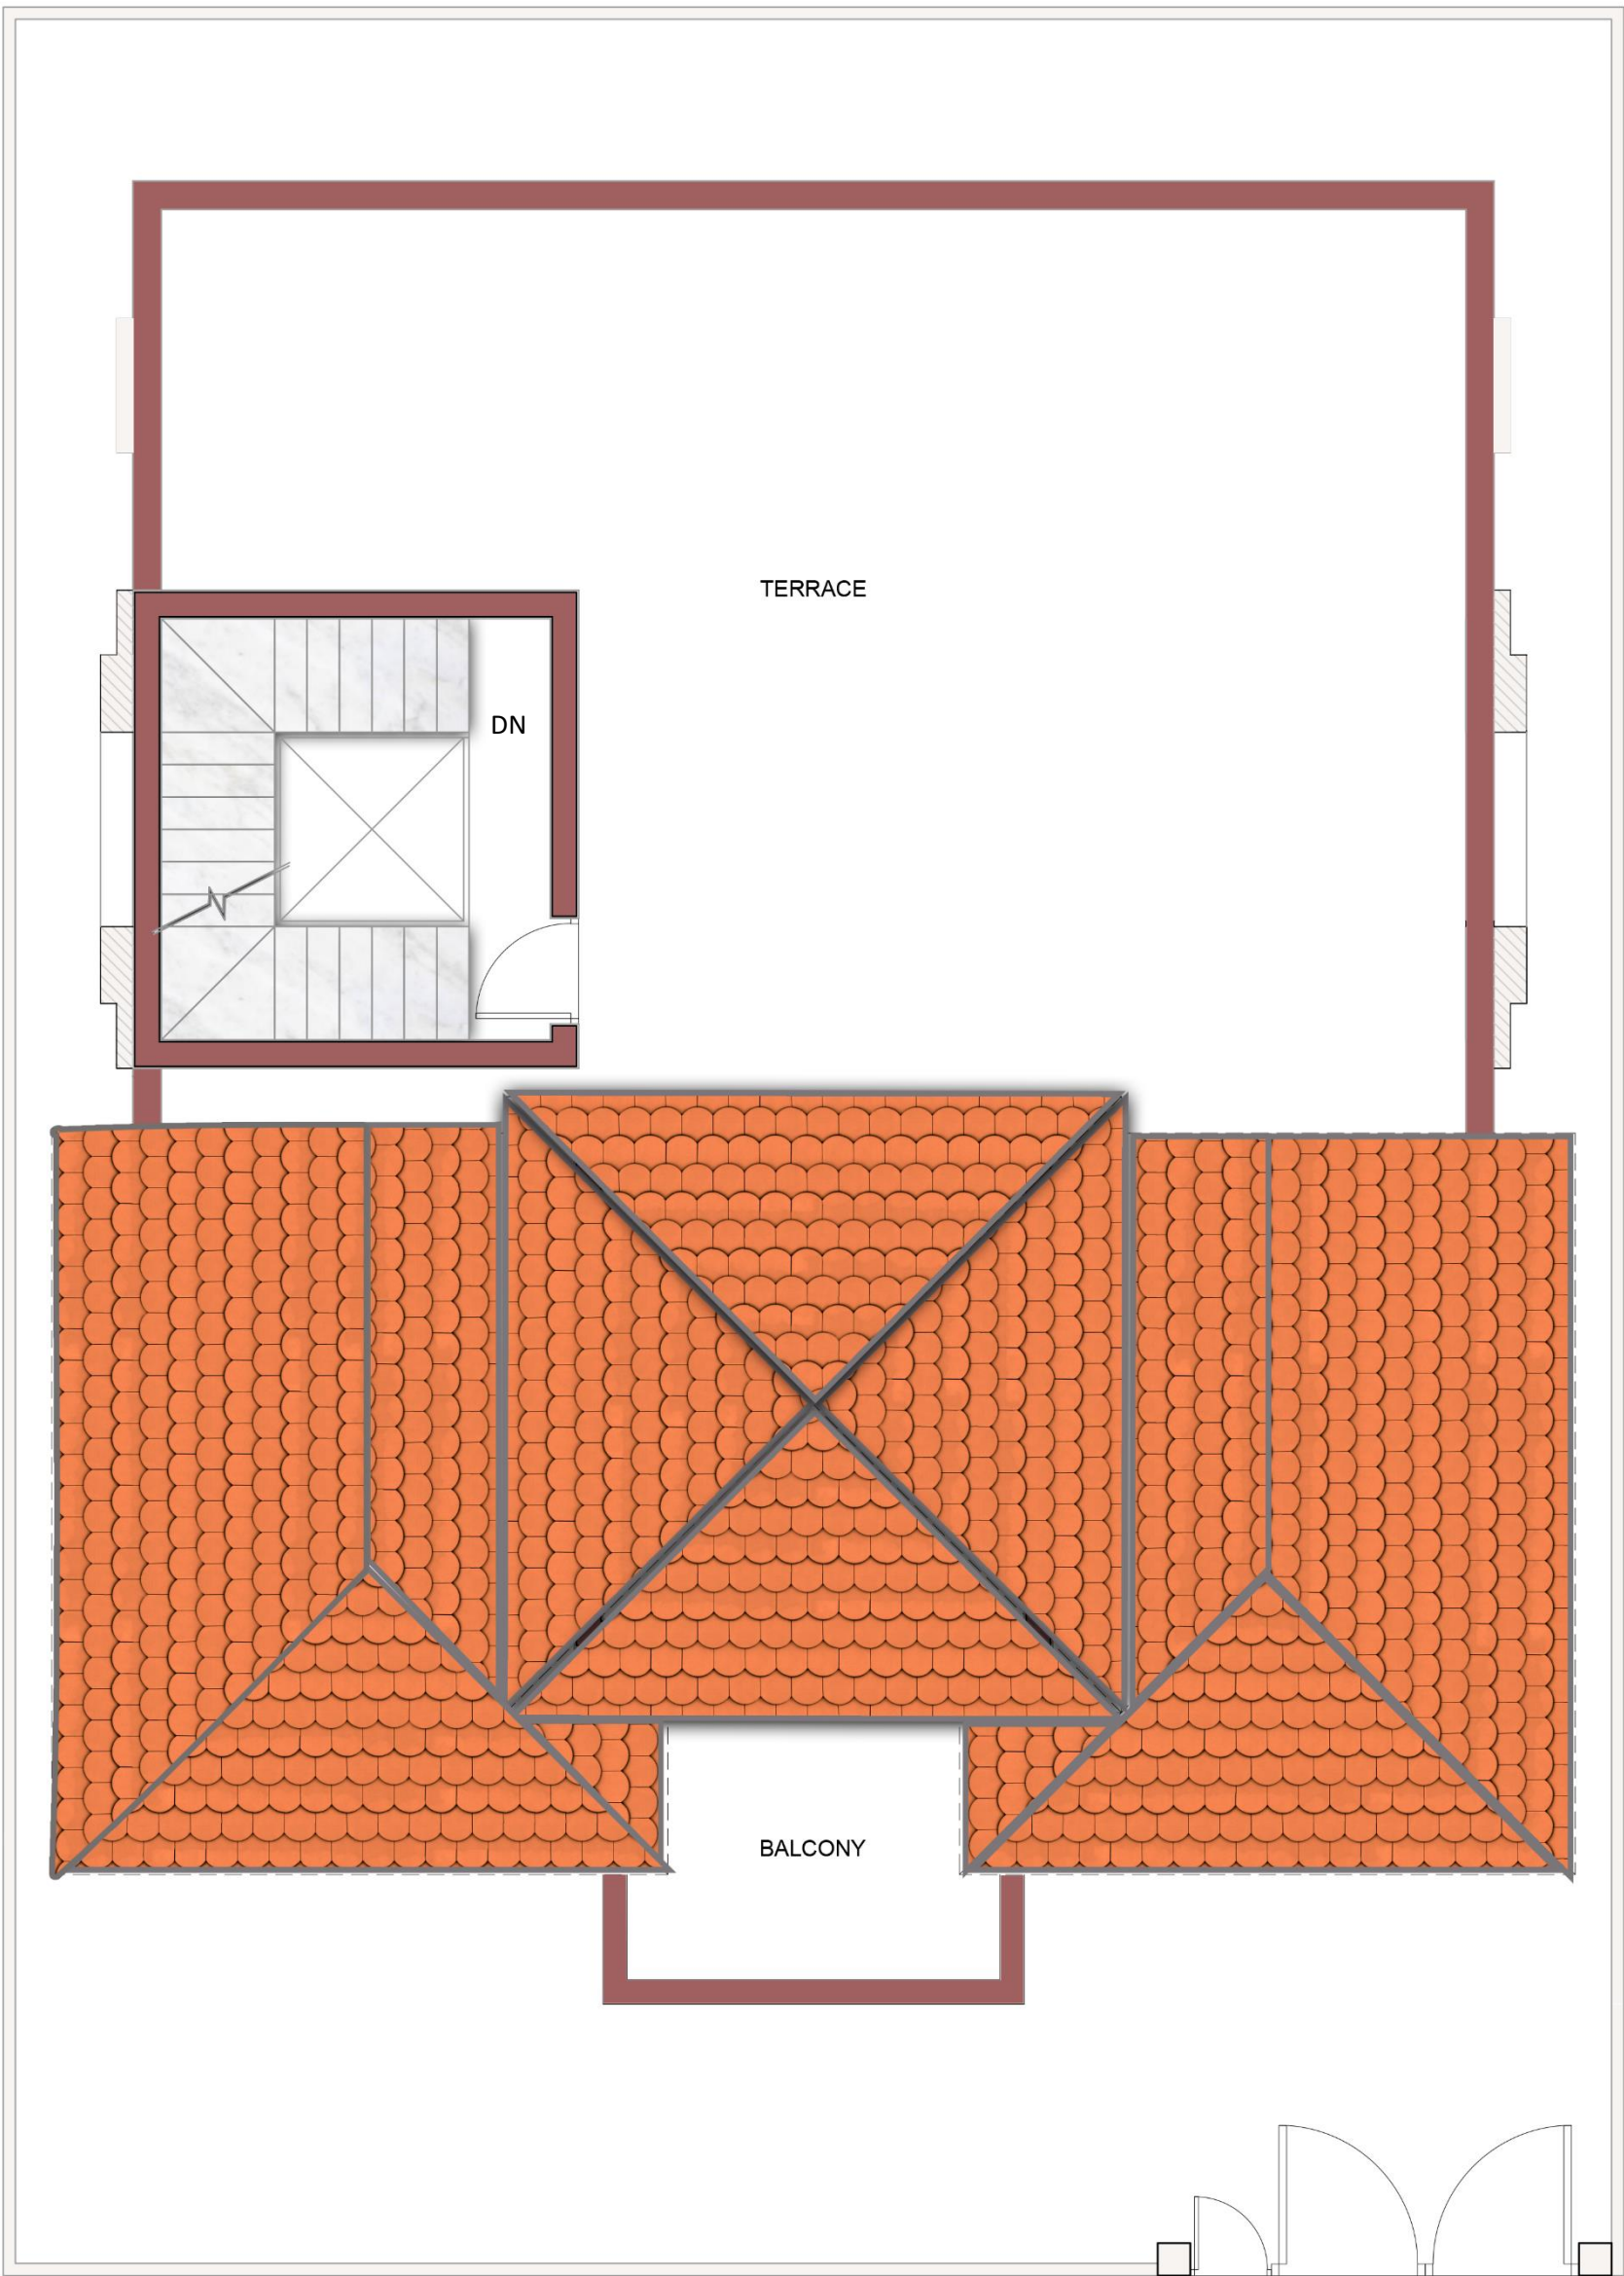

50'X70' east facing colored floor plans

TERRACE

BALCONY